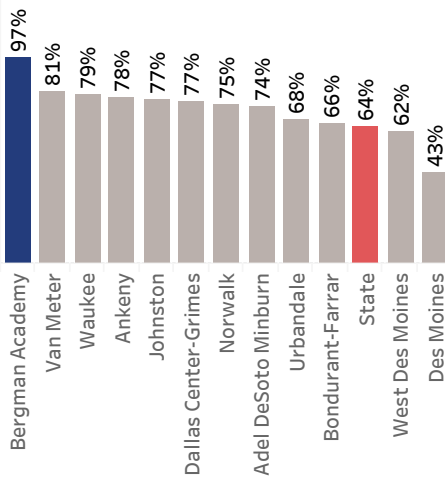

Bergman Academy Performance on the Iowa Statewide Assessment of Student Progress (ISASP) for 2023-24

Percent Proficient or Advanced Compared to Des Moines Metro Area School Districts

3rd Grade English Language Arts

3rd Grade Math

4th Grade English Language Arts

4th Grade Math

5th Grade English Language Arts

5th Grade Math

5th Grade Science

- Bergman Academy
- Des Moines Catholic Schools
- State Average
- Other

Note: Des Moines Catholic Schools data shows average ISASP proficiency across all of their schools for 2022-2023. They have not posted data for 2023-2024 and only report ISASP scores for 5th and 8th grade.