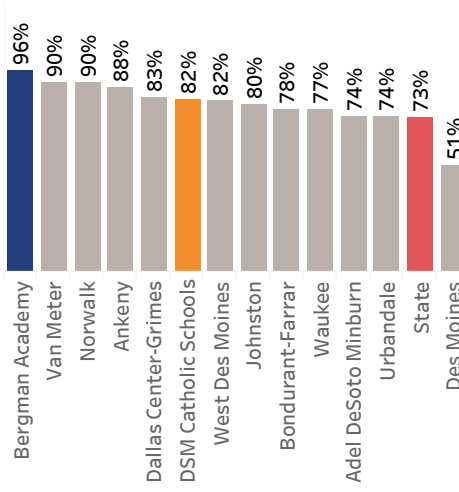

6th Grade Math

7th Grade English Language Arts

7th Grade Math

8th Grade English Language Arts

8th Grade Math

8th Grade Science

■ Bergman Academy
■ Des Moines Catholic Schools
■ State Average
■ Other

Note: Des Moines Catholic Schools data shows average ISASP proficiency across all of their schools for 2022-2023. They have not posted data for 2023-2024 and only report ISASP scores for 5th and 8th grade.