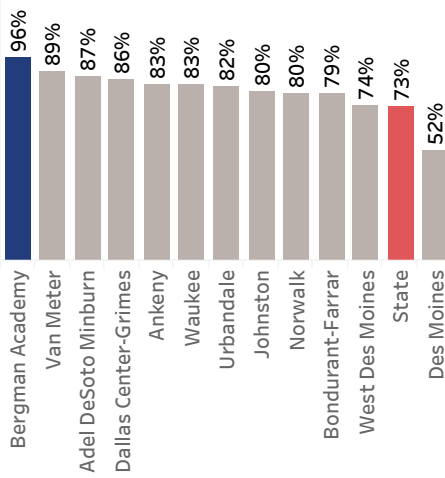

Bergman Academy Performance on the Iowa Statewide Assessment of Student Progress (ISASP) for 2023-24

Percent Proficient or Advanced Compared to Des Moines Metro Area School Districts

3rd Grade English Language Arts

3rd Grade Math

4th Grade English Language Arts

4th Grade Math

5th Grade English Language Arts

5th Grade Math

5th Grade Science

- Bergman Academy
- Des Moines Catholic Schools
- State Average
- Other

Note: Des Moines Catholic Schools data shows average ISASP proficiency across all of their schools for 2022-2023. They have not posted data for 2023-2024 and only report ISASP scores for 5th and 8th grade.

Bergman Academy Performance on the Iowa Statewide Assessment of Student Progress (ISASP) for 2023-24

Percent Proficient or Advanced Compared to Des Moines Metro Area School Districts

6th Grade English Language Arts