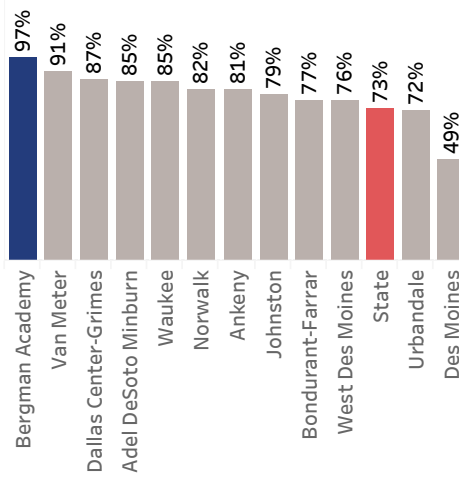

Bergman Academy Performance on the Iowa Statewide Assessment of Student Progress (ISASP) for 2023-24

Percent Proficient or Advanced Compared to Des Moines Metro Area School Districts

3rd Grade English Language Arts

3rd Grade Math

4th Grade English Language Arts

4th Grade Math

5th Grade English Language Arts

5th Grade Math

5th Grade Science

- Bergman Academy
- Des Moines Catholic Schools
- State Average
- Other

Note: Des Moines Catholic Schools data shows average ISASP proficiency across all of their schools for 2022-2023. They have not posted data for 2023-2024 and only report ISASP scores for 5th and 8th grade.