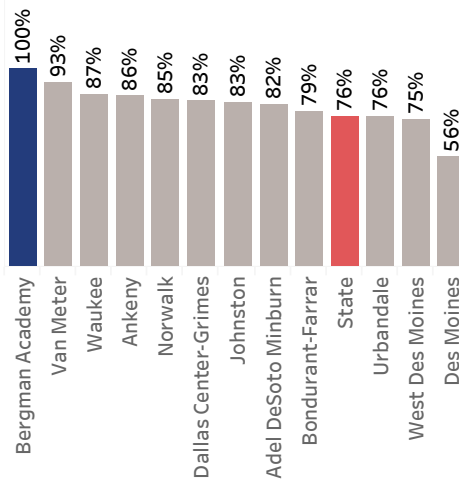

Bergman Academy Performance on the Iowa Statewide Assessment of Student Progress (ISASP) for 2023-24

Percent Proficient or Advanced Compared to Des Moines Metro Area School Districts

3rd Grade English Language Arts

3rd Grade Math

4th Grade English Language Arts

4th Grade Math

5th Grade English Language Arts

5th Grade Math

5th Grade Science

- Bergman Academy
- Des Moines Catholic Schools
- State Average
- Other

Note: Des Moines Catholic Schools data shows average ISASP proficiency across all of their schools for 2022-2023. They have not posted data for 2023-2024 and only report ISASP scores for 5th and 8th grade.