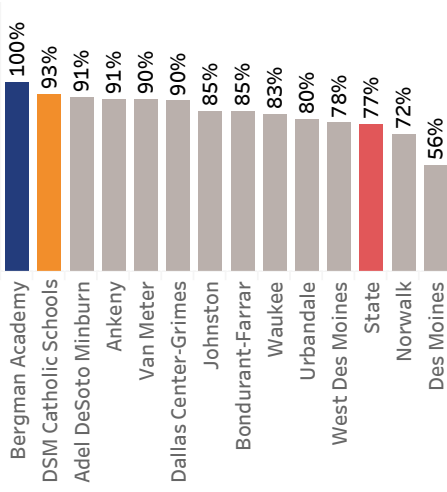

6th Grade Math

7th Grade English Language Arts

7th Grade Math

8th Grade English Language Arts

8th Grade Math

8th Grade Science

■ Bergman Academy
■ Des Moines Catholic Schools
■ State Average
■ Other

Note: Des Moines Catholic Schools data shows average ISASP proficiency across all of their schools for 2022-2023. They have not posted data for 2023-2024 and only report ISASP scores for 5th and 8th grade.