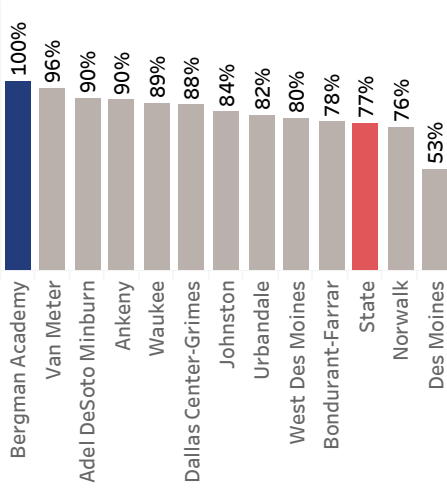

7th Grade English Language Arts