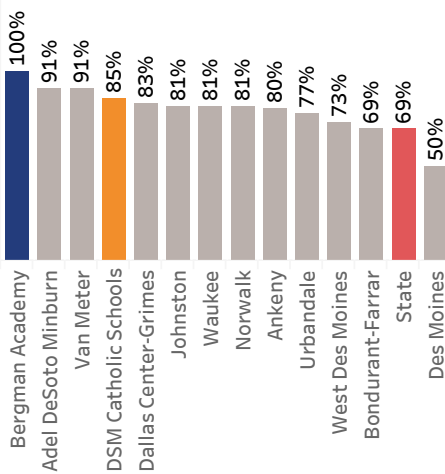

Bergman Academy Performance on the Iowa Statewide Assessment of Student Progress (ISASP) for 2023-24

Percent Proficient or Advanced Compared to Des Moines Metro Area School Districts

3rd Grade English Language Arts

3rd Grade Math

4th Grade English Language Arts

4th Grade Math

5th Grade English Language Arts

5th Grade Math

5th Grade Science

- Bergman Academy
- Des Moines Catholic Schools
- State Average
- Other

Note: Des Moines Catholic Schools data shows average ISASP proficiency across all of their schools for 2022-2023. They have not posted data for 2023-2024 and only report ISASP scores for 5th and 8th grade.

Bergman Academy Performance on the Iowa Statewide Assessment of Student Progress (ISASP) for 2023-24

Percent Proficient or Advanced Compared to Des Moines Metro Area School Districts

6th Grade English Language Arts