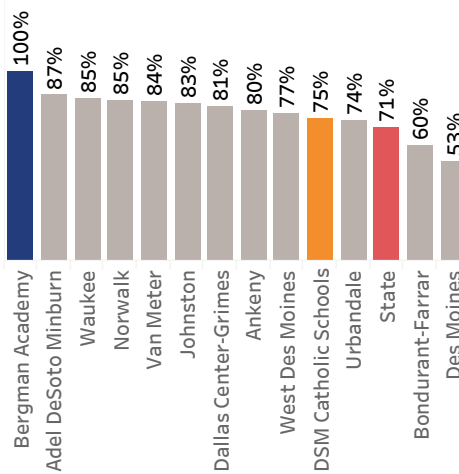

Bergman Academy Performance on the Iowa Statewide Assessment of Student Progress (ISASP) for 2023-24

Percent Proficient or Advanced Compared to Des Moines Metro Area School Districts

3rd Grade English Language Arts

3rd Grade Math

4th Grade English Language Arts

4th Grade Math

5th Grade English Language Arts

5th Grade Math

5th Grade Science

- Bergman Academy
- Des Moines Catholic Schools
- State Average
- Other

Note: Des Moines Catholic Schools data shows average ISASP proficiency across all of their schools for 2022-2023. They have not posted data for 2023-2024 and only report ISASP scores for 5th and 8th grade.

Bergman Academy Performance on the Iowa Statewide Assessment of Student Progress (ISASP) for 2023-24

Percent Proficient or Advanced Compared to Des Moines Metro Area School Districts

6th Grade English Language Arts