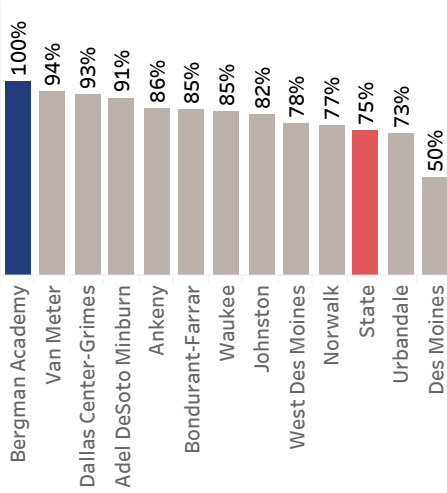

Bergman Academy Performance on the Iowa Statewide Assessment of Student Progress (ISASP) for 2023-24

Percent Proficient or Advanced Compared to Des Moines Metro Area School Districts

3rd Grade English Language Arts

3rd Grade Math

4th Grade English Language Arts

4th Grade Math

5th Grade English Language Arts

5th Grade Math

5th Grade Science

- Bergman Academy
- Des Moines Catholic Schools
- State Average
- Other

Note: Des Moines Catholic Schools data shows average ISASP proficiency across all of their schools for 2022-2023. They have not posted data for 2023-2024 and only report ISASP scores for 5th and 8th grade.

Bergman Academy Performance on the Iowa Statewide Assessment of Student Progress (ISASP) for 2023-24

Percent Proficient or Advanced Compared to Des Moines Metro Area School Districts

6th Grade English Language Arts