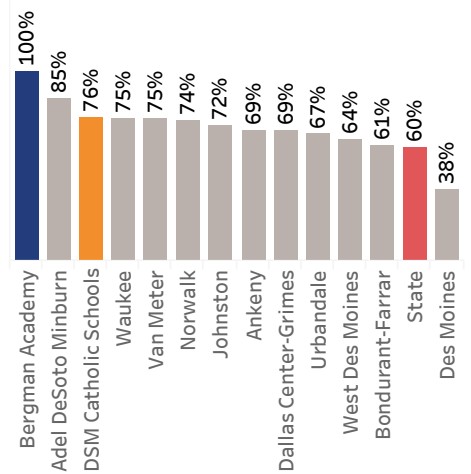

Bergman Academy Performance on the Iowa Statewide Assessment of Student Progress (ISASP) for 2023-24

Percent Proficient or Advanced Compared to Des Moines Metro Area School Districts

3rd Grade English Language Arts

3rd Grade Math

4th Grade English Language Arts

4th Grade Math

5th Grade English Language Arts

5th Grade Math

5th Grade Science

- Bergman Academy
- Des Moines Catholic Schools
- State Average
- Other

Note: Des Moines Catholic Schools data shows average ISASP proficiency across all of their schools for 2022-2023. They have not posted data for 2023-2024 and only report ISASP scores for 5th and 8th grade.

Bergman Academy Performance on the Iowa Statewide Assessment of Student Progress (ISASP) for 2023-24

Percent Proficient or Advanced Compared to Des Moines Metro Area School Districts

6th Grade English Language Arts