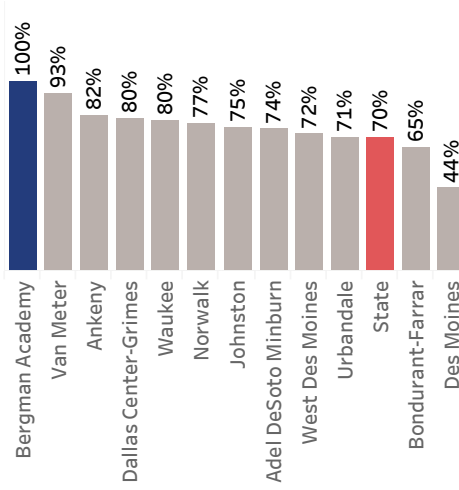

7th Grade Math