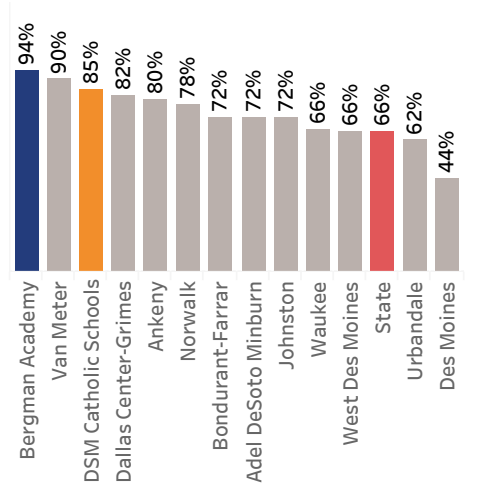

6th Grade Math

7th Grade English Language Arts

7th Grade Math

8th Grade English Language Arts

8th Grade Math

8th Grade Science

■ Bergman Academy
■ Des Moines Catholic Schools
■ State Average
■ Other

Note: Des Moines Catholic Schools data shows average ISASP proficiency across all of their schools for 2022-2023. They have not posted data for 2023-2024 and only report ISASP scores for 5th and 8th grade.