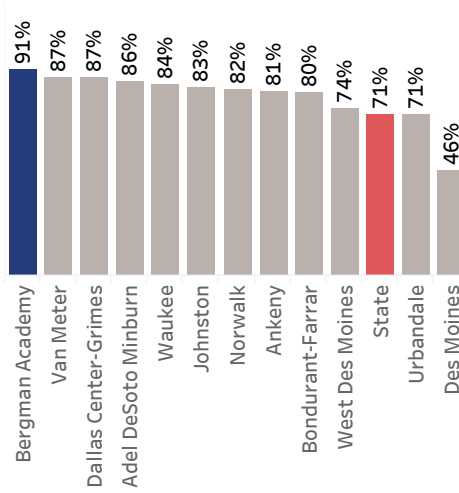

6th Grade Math